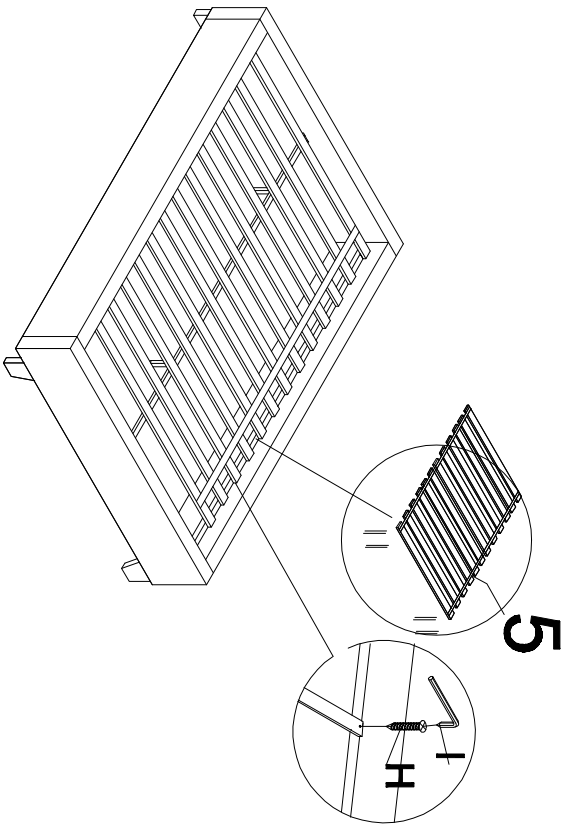

ASSEMBLY INSTRUCTIONS
ITEM NO: BED805-QUEEN&DOUBLE&TWIN

Step:1

PARTS LIST

 1 Side rail 2 PCS	 2 HB/FB 2PCS	 3 Center bar 1PC	 4 Supporting leg 2PCS	 5 Slats 1PC
 6 Wood leg 4 PCS				

HARDWARE LIST

 A Bolt 5/16" * 1-1/2" 16 PCS	 B Nut 5/16" * 12mm 4 PCS	 C Flat washer 5/16" * 19MM 20 PCS	 D Spring washer 20PCS	 E Box wrench 1PC
 F Allen key 1PC	 G Bolt 5/16" * 2" 4PCS	 H Screw 24PCS	 I Screw driver 1PC	

Step:2

Step:3

Step:4

Step:5

Step:6