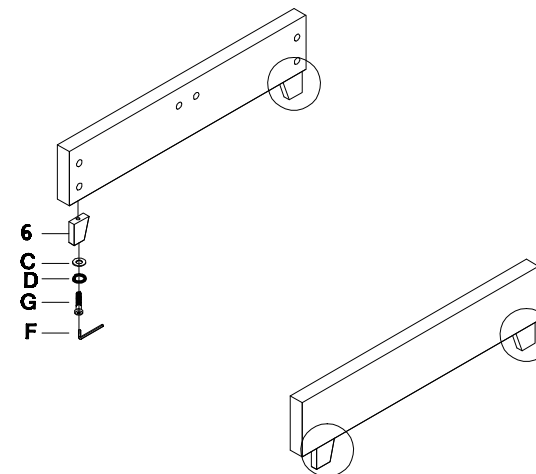

ASSEMBLY INSTRUCTIONS
ITEM NO: BED805-QUEEN&DOUBLE&TWIN

Step:1

PARTS LIST

 1 Side rail 2 PCS	 2 HB/FB 2PCS	 3 Center bar 1PC	 4 Supporting leg 2PCS	 5 Slats 1PC
 6 Wood leg 4 PCS				

HARDWARE LIST

 A Bolt 5/16" * 1-1/2" 16 PCS	 B Nut 5/16" * 12mm 4 PCS	 C Flat washer 5/16" * 19MM 20 PCS	 D Spring washer 20PCS	 E Box wrench 1PC
 F Allen key 1PC	 G Bolt 5/16" * 2" 4PCS	 H Screw 24PCS	 I Screw driver 1PC	