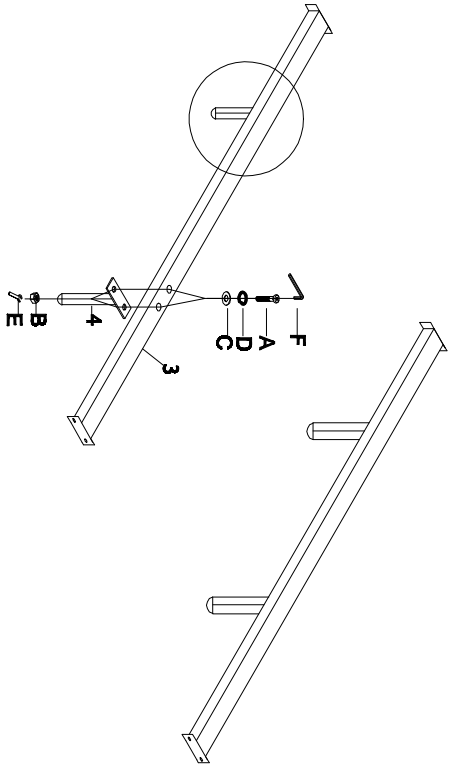

ASSEMBLY INSTRUCTIONS
ITEM NO: BED805-QUEEN&DOUBLE&TWIN

Step:1

PARTS LIST

 1 Side rail 2 PCS	 2 HB/FB 2PCS	 3 Center bar 1PC	 4 Supporting leg 2PCS	 5 Slats 1PC
 6 Wood leg 4 PCS				

HARDWARE LIST

 A Bolt 5/16" * 1-1/2" 16 PCS	 B Nut 5/16" * 12mm 4 PCS	 C Flat washer 5/16" * 19MM 20 PCS	 D Spring washer 20PCS	 E Box wrench 1PC
 F Allen key 1PC	 G Bolt 5/16" * 2" 4PCS	 H Screw 24PCS	 I Screw driver 1PC	

Step:2

Step:3

Step:4

Step:5

Step:6