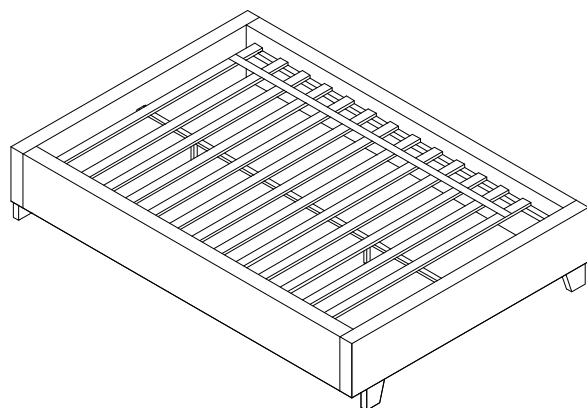

ASSEMBLY INSTRUCTIONS
ITEM NO: BED805-QUEEN&DOUBLE&TWIN

Step:1

PARTS LIST

 1 Side rail 2 PCS	 2 HB/FB 2PCS	 3 Center bar 1PC	 4 Supporting leg 2PCS	 5 Slats 1PC
 6 Wood leg 4 PCS				

HARDWARE LIST

 A Bolt 5/16" * 1-1/2" 16 PCS	 B Nut 5/16" * 12mm 4 PCS	 C Flat washer 5/16" * 19MM 20 PCS	 D Spring washer 20PCS	 E Box wrench 1PC
 F Allen key 1PC	 G Bolt 5/16" * 2" 4PCS	 H Screw 24PCS	 I Screw driver 1PC	