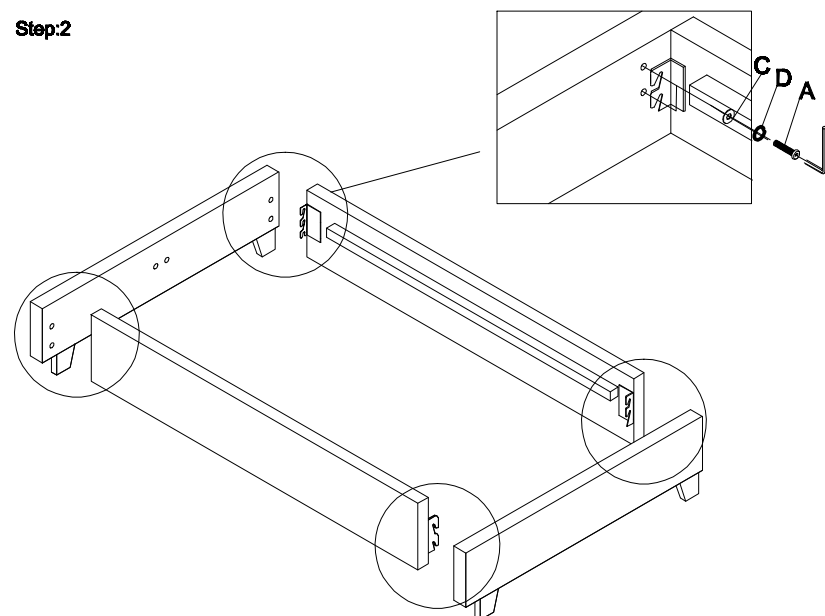

Step:3

Step:4

HARDWARE LIST

 A Bolt 5/16" * 1-1/2" 16 PCS	 B Nut 5/16" * 12mm 4 PCS	 C Flat washer 5/16" * 19MM 20 PCS	 D Spring washer 20PCS	 E Box wrench 1PC
 F Allen key 1PC	 G Bolt 5/16" * 2" 4PCS	 H Screw 24PCS	 I Screw driver 1PC	

Step:2